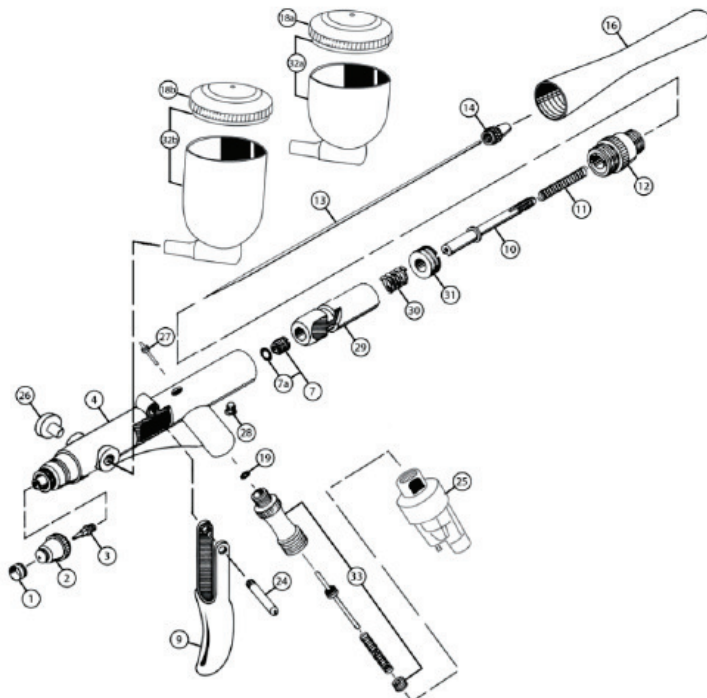

Item #	Description	Retail	Sale
94 R5000	TR-1 (0.3mm) w/ 1/4oz cup	~~300.00~~	239.00

Item #	Description	Retail	Sale
94 R5500	TR-2 (0.5mm) w/ 1/2oz cup	~~300.00~~	239.00

#	Order #	Description	Retail	Sale Price
01	i7013	Needle Cap 0.30mm	$7.25	$5.99
01	i7011	Needle Cap 0.50mm	$7.25	$5.99
02	i7022	Nozzle Cap 0.30mm	$15.75	$12.99
02	i7021	Nozzle Cap 0.50mm	$15.75	$12.99
03	i7042	Nozzle 0.3mm	$31.50	$25.95
03	i7041	Nozzle 0.5mm	$31.50	$25.95
07	i7252	Needle Packing Screw	$15.75	$12.99
07A	i1502	Needle packing O-ring	$7.25	$5.99
09	i7141	Trigger	$99.50	$79.95
10	i7152	Needle Chucking Guide	$41.75	$34.59
11	i7703	Needle Spring	$7.25	$5.99
12	i7702	Spring Guide	$31.50	$25.95
13	i7174	Needle 0.30mm	$15.75	$12.99
13	i7175	Needle 0.50mm	$15.75	$12.99
14	i1202	Needle Chucking Nut	$7.25	$5.99

#	Order #	Description	Retail	Sale Price
16	i7192	Handle	$24.00	$19.65
18A	i6181	Lid, TR1 Cup	$15.75	$12.99
18B	i7182	Lid, TR2 Cup	$41.75	$34.59
19	i1451	Air Piston O-ring	$7.25	$5.99
24	i7142	Trigger Screw	$15.75	$12.99
25	FA450	Pistol Grip filter	$36.25	$26.75
26	i0452	Blanking Cover	$7.25	$5.99
27	i7131	Air Valve Piston	$15.75	$12.99
28	i7312	Main Body Ring Screw	$7.25	$5.99
29	i7301	Slide Cam	$99.50	$79.95
30	i7302	Slide Cam Spring	$11.75	$9.95
31	i7311	Main Body Ring	$24.00	$19.65
32A	i7201	Side Cup TR1 1/3oz	$49.00	$40.30
32B	i0706	Side Cup TR2 1/2oz	$49.00	$40.30
33	i7121	Air Valve Set (2pc)	$49.00	$40.30
N/S	i1651	Spanner (Wrench)	$7.25	$5.95