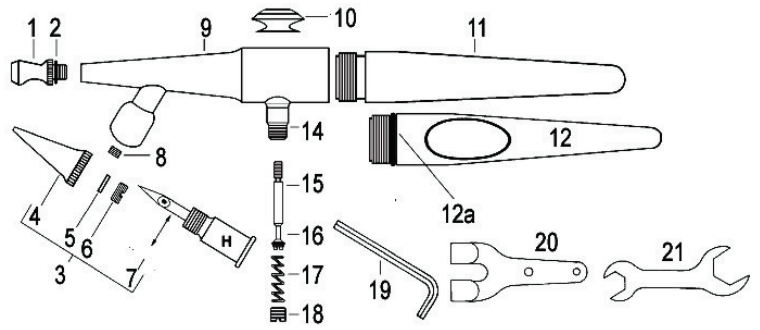

Set includes all (3) air caps, needles and tips (#1 spray pattern 1/32"-1"–Fine, (.45 mm), (#3 spray pattern 1/32" –1 ¼"–Medium (.64 mm), (#5 spray pattern 1/16"-1 ½"–Large (1.06 mm).
1/4oz color cup, 2 bottle assemblies, 1 plain bottle
2 wrenches, Hanger, -6' Air Hose & manual