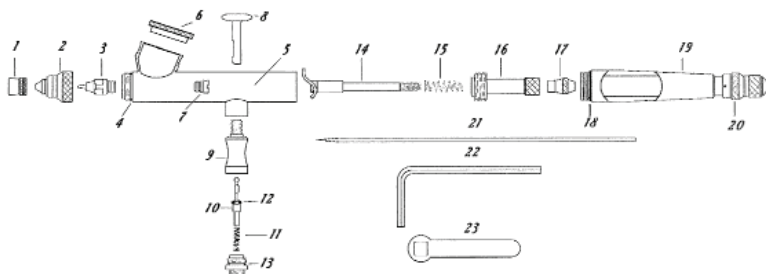

No	Order #	Description	Sale Price	No	Order #	Description	Sale Price	No	Order #	Description	Sale Price
1	XI-41	Needle Cap	5.30	3	TT-2	Nozzle .38 mm Tip	7.45	10	TAL-36	Air piston	4.60
2	TAF-3	Fan Aircap	12.25	3	TT-3	Nozzle .66 mm Tip	7.45	11	A-22	Air Valve Spring	2.45
2	TA-1	Aircap .20 & .25mm	6.65	4	AE-69	O-Ring	3.05	12	TAL-26	Air piston O Ring (6pk)	5.10
2	TA-2	Aircap .38 mm)	6.65	6	RG-8	Cup Cover	4.90	13	TAL-15	Valve Adapter	5.15
2	TA-3	Aircap .66 mm	6.65	7	TAL-8	Packing Assembly	5.95	13	TAL-22	O Ring (6pk) (air valve)	5.10
3	TT-0	Nozzle .2 mm Tip)	11.85	8	TAL-37	Trigger Assembly	6.25	14	TAL-18	Rocker Assembly	6.95
3	TT-1	Nozzle .25 mm Tip	7.45	9	TAL-14	Valve Casing	6.25	15	MIL-11	Needle Spring	2.80
								16	TAL-17	Spring Housing	5.15
								17	TAL-19	Needle Locknut	4.40
								18	MIL-12	O Ring, Handle (6pk)	5.10
								19	RG-20	Handle,Raptor	13.55
								20	TAL-33	Needle Stop	6.85
								21	TN-0	Needle .2 mm	8.35
								21	TN-1	Needle .25 mm	6.85
								21	TN-2	Needle .38 mm	6.85
								21	TN-3	Needle .66 mm	6.85
								22	TAL-35	Allen Wrench	3.50
								23	TAL-28	Wrench for Talon	3.50

Shipping $10.95 for orders $50.00 - $149.99.