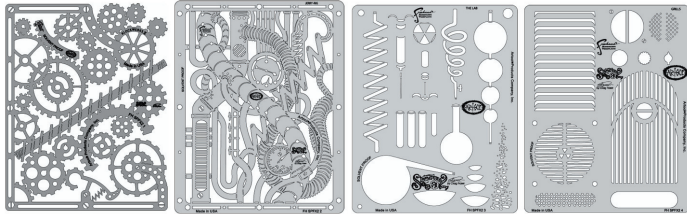

Steampunk FX 2

94 FH-SPFX2 1 Klockwerks - Craig Fraser ..... $36.25 ..... $26.00
94 FH-SPFX2 2 Jerry Rig ..... $36.25 ..... $26.00
94 FH-SPFX2 3 The Lab ..... $36.25 ..... $26.00
94 FH-SPFX2 4 Grills ..... $36.25 ..... $26.00
94 FH-SPFX25 Steampunk FX2 Set of 4 ..... $141.75 ..... $101.95
94 FH-SPFX25MS Steampunk FX2 Set of 4 Mini Series ..... $46.00 ..... $33.15