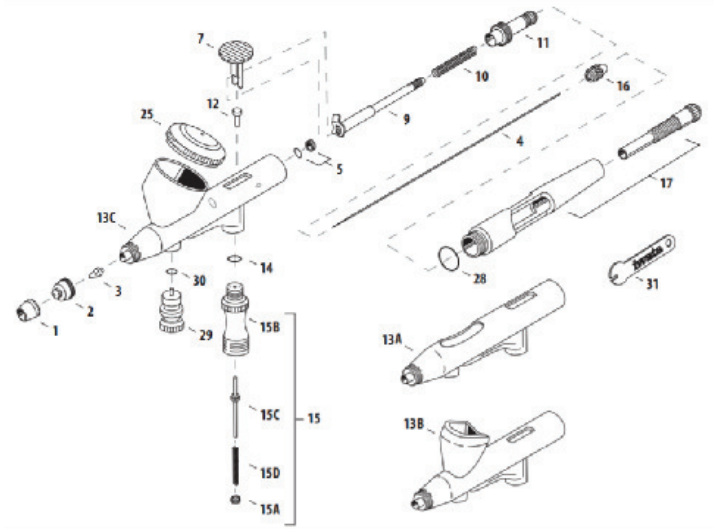

#	Order No.	Description	Retail	Sale Price
18	i0703	Side Cup 1/8oz	$49.00	$40.30
18	i0704	Side Cup 1/4oz	$49.00	$40.30
19	i0706	Gravity Cup w/lid 1/2oz	$49.00	$40.30
20	i0956	Lower Lid side-cup 1/8OZ	$11.75	$9.99
20	i0957	Lower Lid side-cup 1/4OZ	$11.75	$9.99
22	i0452	Blanking Cover	$7.00	$5.69
23	i4052	3/4oz Glass Bittel Set	$49.00	$40.30
25	i6181	Lid for C+ Cup	$15.75	$12.99
26	i0451	Blanking Screw BC	$11.75	$9.95
19	i1505	Lower Lid Gasket	$7.25	$5.99
27	i6051	O-Ring handle	$7.25	$5.99