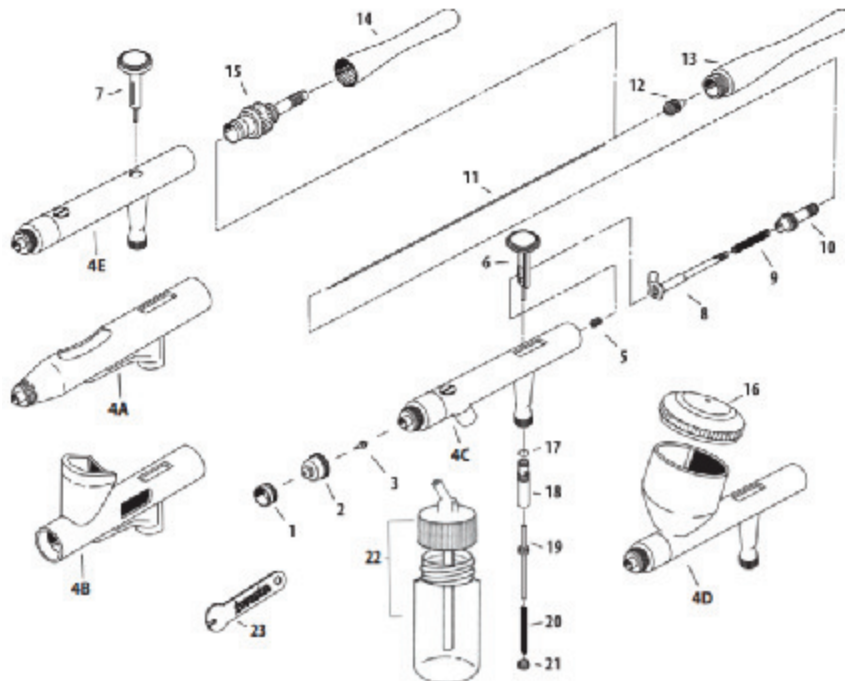

Revolution Single Action Airbrush

Order	Description	Retail	Sale Price
94 R1000	SAR .5mm - w/bottle	~~113.00~~	99.00

#	Order #	Description	Retail	Sale Price
01	i 7011	Needle Cap 0.5mm	$7.25	$5.99
01	i 7012	Needle Cap 0.3mm	$7.25	$5.99
02	i 7021	Nozzle Cap 0.5mm	$15.75	$12.99
02	i 7022	Nozzle Cap 0.3mm	$15.75	$12.99
03	i 7041	Nozzle 0.5mm	$31.50	$25.95
03	i 7042	Nozzle 0.3mm	$31.50	$25.95
05	i 7251	Needle Packing Set 0.5mm	$11.75	$9.95
05	i 1257	Needle Packing Set 0.3mm	$11.75	$9.95
06	i 6121	Main Lever -except SAR	$15.75	$12.99
07	i 6122	Main Lever - SAR	$11.75	$9.95
08	i 1157	Needle guide/lever 0.3mm	$15.75	$12.95
08	i 7151	Needle guide/lever 0.5mm	$15.75	$12.99
09	i 1351	Needle Spring	$7.25	$5.99
10	i 7701	Spring Guide	$11.75	$9.95
11	i 6171	Needle 0.5mm	$11.75	$9.95

#	Order #	Description	Retail	Sale Price
11	i 0751	Needle 0.3mm	$15.75	$12.95
12	i 1202	Needle chucking nut	$7.25	$5.99
13	i 1552	Handle Pre-Set optional	$49.00	$40.30
13	i 7191	Handle, except SAR	$24.00	$19.65
13	i 1556	Handle, Pre-Set Cutaway SAR	$49.00	$40.30
14	i 7192	Handle, SAR only	$24.00	$19.65
15	i 7221	Fluid Adj. Knob SAR	$24.00	$19.65
16	i 7181	Lid for CR Cup	$15.75	$12.99
17	i 5801	Air Piston o-ring	$11.75	$9.95
18	i 6081	Air Valve Body	$11.75	$9.95
19	i 6091	Air Valve Piston	$7.25	$5.99
20	i 0351	Air Valve Spring	$7.25	$5.99
21	i 6111	Air Valve Screw	$7.25	$5.99
22	A4701	Bottle 1oz/30ml	$5.25	$3.75
23	i 7651	Spanner Revolution	$7.25	$5.99