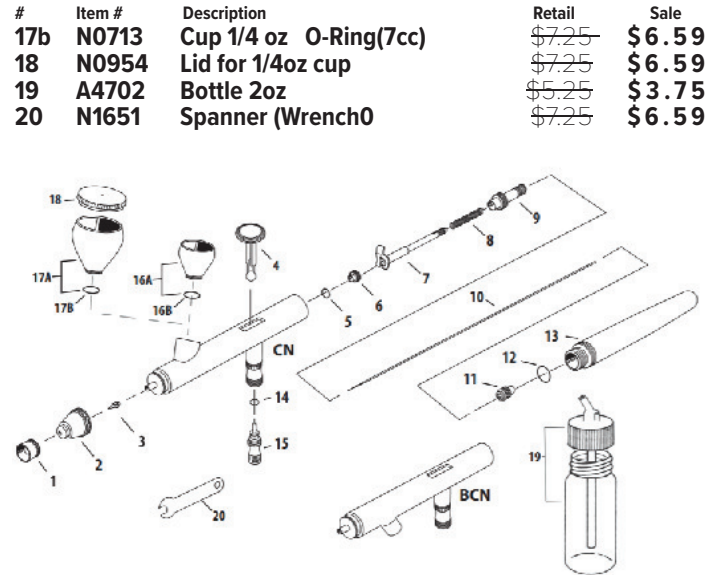

Revolution M Series