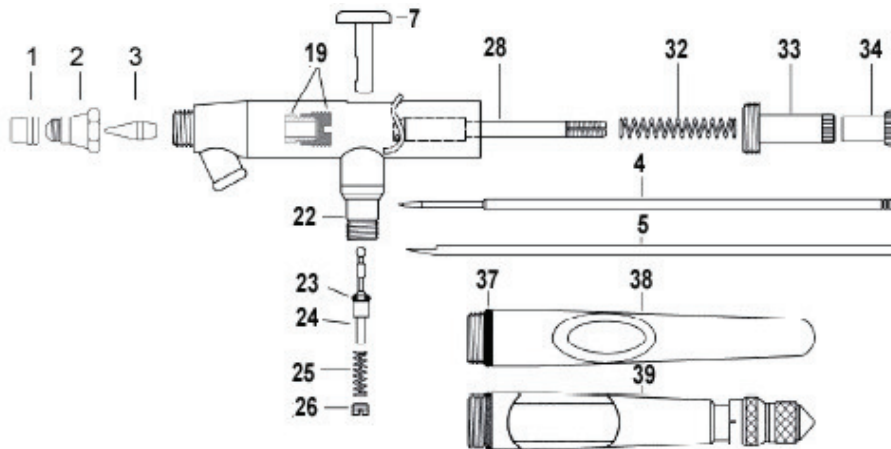

Millennium Parts

No.	Order#	Description	Sale Price	No.	Order#	Description	Sale Price	No.	Order#	Description	Sale Price
1	XI-41	Needle cap	5.30	4	VLN-5	Needle #5 lg	5.75	28	MIL-4	Rocker Assembly	6.50
	VLH-1	Head #1(aircap & body)	6.50	5	VL-54	Cleaning Reamer	6.25	32	MIL-11	Needle Spring	2.80
2	VLH-3	Head #3(aircap & body)	6.50	6	VL-189	Head protective cap	3.45	33	V-136A	Needle Adjust Sleeve	6.60
2	VLH-5	Head #5(aircap & body)	6.50	7	MIL-13	Finger lever new style	6.25	34	VL-141	Needle Locknut	4.05
3	VLT-1	Tip (nozzle) #1 fine	5.75	19	MU-612	Needle packing & nut	5.55	37	MIL-12	O-ring, handle (6pack)	5.10
3	VLT-3	Tip (nozzle) #3 med	5.75	22	MIL-9	Air Valve Casing	6.50	38	MIL-10	Cut-a-way handle	9.45
3	VLT-5	Tip (nozzle) #5 lg	5.75	23	A-53	Valve Washer (6 pk)	5.25	39	TAL-34	Pre-set handle (opt.)	13.45
4	VLN-1	Needle #1 fine	5.75	24	VL-214	Air Valve Plunger + A-53	4.65		not shown:		
4	VLNpol	Needle #1(polished)	6.50	25	A-22	Air Valve Spring	2.45	VL-227-1	Tip, Needle, Head #1	12.95	
4	VLN-3	Needle #3 med	5.75	26	A-23R	Air Valve Nut	3.15	VL-227-3	Tip, Needle, Head #3	12.95	
								VL-227-5	Tip, Needle, Head #5	12.95