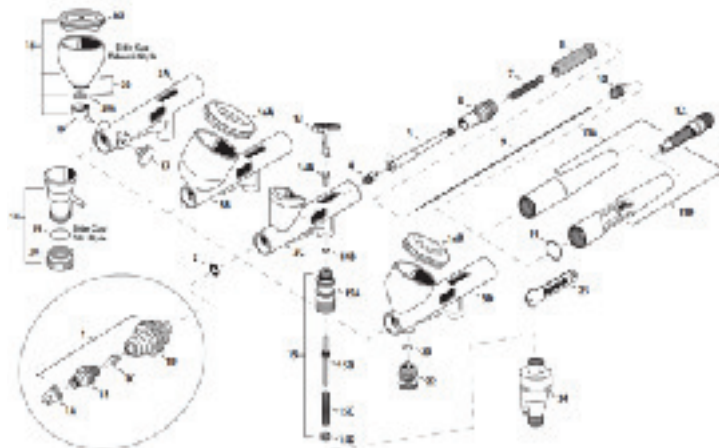

Custom Micron Parts List

#	Order #	Description	Retail	Sale Price
17	i0452	Blanking Cover	$7.25	$5.99
6A	i5301	Fluid Cup Lid Cm-C	$31.50	$25.95
16B	i6181	Lid for C+ Cup	$15.75	$12.99
Side Cup - Old Style				
18	i0703	Side Cup 1/8oz	$40.00	$40.30
18	i0704	Side Cup 1/4oz	$40.00	$40.30
19	i1505	Lower Lid Gasket	$7.25	$5.99
20	i0956	Lower Lid 1/8oz	$11.75	$9.95
20	i0957	Lower Lid 1/4oz	$11.75	$9.95
Side Cup - New Style Takumi				
16C	i6187	Lid for Cup Takumi .024oz/7mm	$15.00	$12.99
16C	i6188	Lid for Cup Takumi .010oz/3mm	$11.25	$9.99
18	i0710	Side Cup Takumi 0.24 oz/7mm	$69.50	$59.95
18	i0711	Side Cup Takumi 0.10 oz/3mm	$46.75	$38.30
19	N0700	Cup Adapter Takumi Side Feed	$15.75	$14.25
20	N0702	Cup Only Takumi 0.24oz/7mm	$24.00	$21.70
20	N0701	Cup Only Takumi 0.10oz/3mm	$15.75	$14.25
20A	N0713	Cup O-Ring Takumi 0.24oz/7mm	$7.25	$6.59
20A	N0713	Cup O-Ring Takumi 0.10oz/3mm	$7.25	$6.59
21	i6051	Handle (O-Ring)	$7.25	$5.99
22	i1901	Mac Valve Set	$24.00	$19.65
23	i1902	Mac Valve o-ring	$7.25	$5.99
24	FA450	Pistol-Grip Filter	$36.25	$26.75
25	i1651	Spanner (Wrench)	$7.25	$5.99