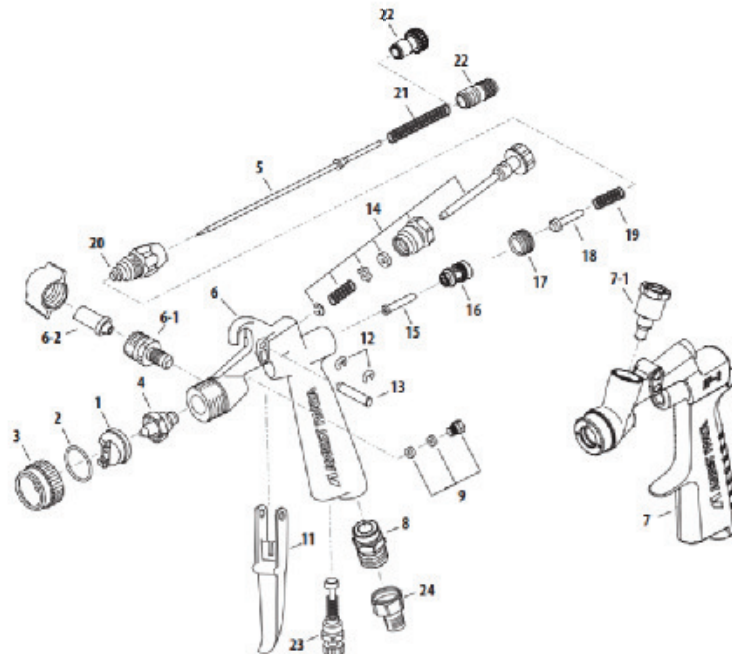

The Eclipse G series perform well with Iwata's 1/6 hp compressors (ie. Power Jet Pro , Power Jet Lite)