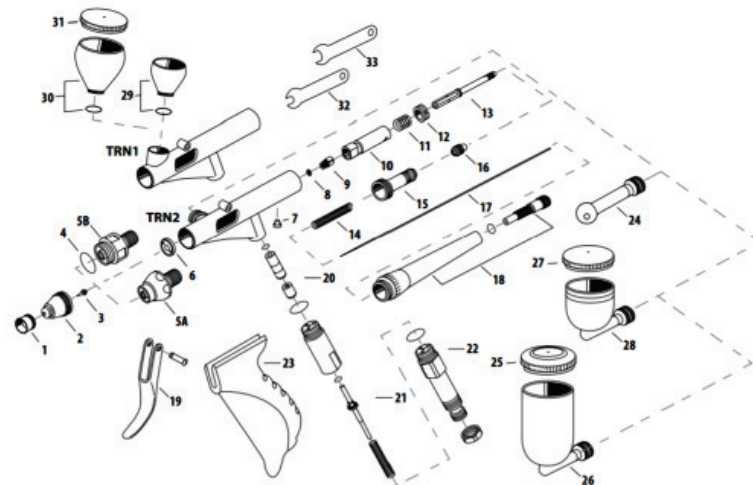

NEO TRN Parts List

Hoses, Bottles and Accessories

Iwata Hoses and Adapters

"Straight Shot" Polyurethane Air Hose

It's light weight but strong

order no.	Description	List	Your Price
DT110	10' "straight-shot" air hose for Iwata A/B	19.75	14.95