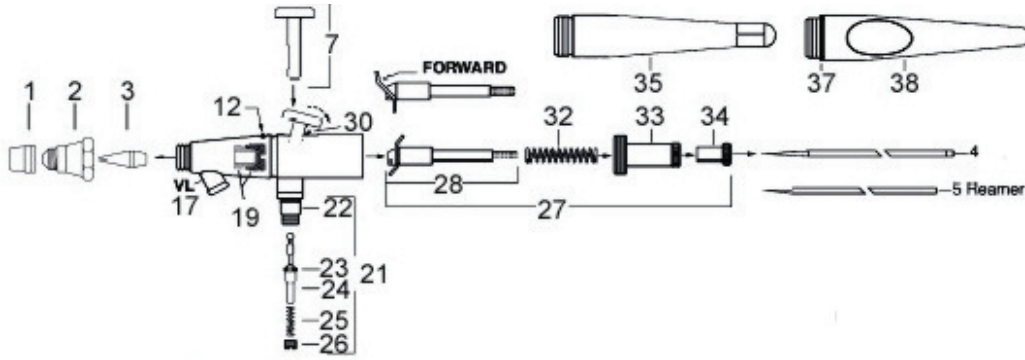

Shipping \$10.95 for orders \$50.00 - \$149.99.

VL and Millennium Schematics and Parts

VL Parts

No.	Order#	Description	Sale Price	No.	Order#	Description	Sale Price	No.	Order#	Description	Sale Price
1	XI-41	Needle cap	5.30	5	VL-54	Cleaning Reamer	6.25	27	VL-186	Needle Valve Assembly	9.50
2	VLH-1	Head #1 aircap/body	6.50	6	VL-189	Head protective cap	3.45	28	VL-191A	Rocker Assembly	6.95
2	VLH-3	Head #3 aircap/body	6.50	7	VL-229	Finger lever (trigger)	5.90	32	VL-140	Needle Spring	2.80
2	VLH-5	Head #5 aircap/body	6.50	12	VL-175	Line adjust assembly	5.85	33	VL-136A	Needle Adjusting Sleeve	4.90
3	VLT-1	Tip (nozzle) #1	5.75	19	MU-612	Needle packing assm	5.55	34	VL-141	Needle Locknut	4.05
3	VLT-3	Tip (nozzle) #3	5.75	21	VL-215	Air Valve Assembly	7.50	35	VL-134N	Handle (stock)	4.40
3	VLT-5	Tip (nozzle) #5	5.75	22	VL-20	Air Valve Casing	5.95	37	VL-207	O-ring handle	2.29
4	VLN-1	Needle #1	5.75	23	A-53	Air Valve Washers (6)	5.25	38	HVL-202	Polished Metal Handle	9.50
4	VLN-1pol	Needle #1(polished)	6.50	24	VL-214	Air Valve Plunger w/A-53	4.65		not shown		
4	VLN-3	Needle #3	5.75	25	A-22	Air Valve Spring	2.45	VL-224	O-ring HVL-202 handle	2.29	
4	VLN-5	Needle #5	5.75	26	A-23R	Air Valve Nut	3.15	VL-227-1	Tip, Needle, Head #1	12.95	
								VL-227-3	Tip, Needle, Head #3	12.95	
								VL-227-5	Tip, Needle, Head #5	12.95	