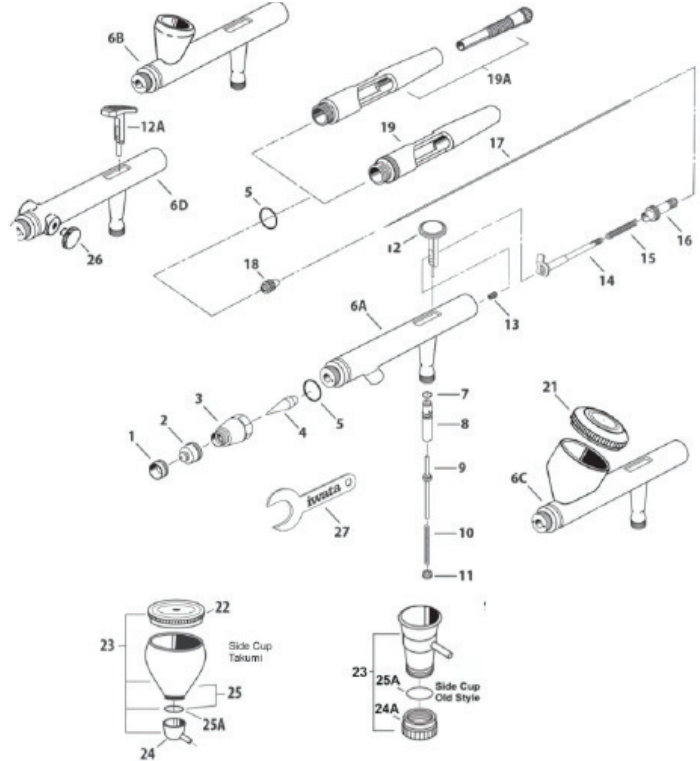

The Eclipse-Takumi Side-Feed .024 oz cup and a 0.35-mm head system New : Redesigned Eclips SBS, compact body style for improved control and Balance.. with gravity assisted Side feed cup and short needle

BCS...(0.5 mm nozzle) siphon (bottom) feed - uses bottles & color cups

Order #	Description	Retail	Sale Price
94 ECL2000	Eclipse BCS Set (w/bottle)	151.00	122.00
94 ECL2001	Eclipse BCS set w/ hose	169.00	137.50

94 ECL2006M	Eclipse BCS 6- pack (6) airbrushes only)	845.00	683.25

94 ECL6WH	Eclipse BCS (6-pack w/hoses) (6) airbrushes + (6)10' braided hoses	1,037.70	779.00

BS.... (0.35mm nozzle) 1/16-oz gravity feed fluid cup

Order #	Description	Retail	Sale Price
94 ECL2500	Eclipse BS (0.35mm)	202.50	159.00

CS...(0.35mm nozzle) 1/3-oz gravity feed fluid cup

Order #	Description	Retail	Sale Price
94 ECL4500	Eclipse CS (0.35mm)	206.50	170.00
94 ECL4501	Eclipse CS w/hose	217.50	180.50

Takumi.... (0.35mm nozzle) 1/16-oz Side feed

Order #	Description	Retail	Sale Price
94 ECL350T	Eclipse Takumi Side Feed (0.35mm)	209.00	198..50

Eclipse Parts List

#	Order No.	Description	Retail	Sale Price
01	i 6011	Needle Cap	$7.25	$ 5.99
01A	i 1050	Needle Cap (crown) Takumi	$24.00	$19.65
02	i 6021	Nozzle Cap 0.50mm BCS	$11.75	$ 9.95
02	i 6022	Nozzle Cap 0.35mm	$15.75	$12.99
03	i 6031	Head Cap	$15.75	$12.99
04	i 6041	Nozzle 0.50mm BCS	$15.75	$12.99
04	i 6042	Nozzle 0.35mm	$31.50	$25.95
05	i 6051	Gasket -Head (O-Ring)	$7.25	$ 5.99
07	i 5801	Packing Air Piston	$11.75	$ 9.95
08	i 6081	Air Valve Guide Body	$11.75	$ 9.95
09	i 6091	Air Valve Piston	$7.25	$ 5.99
10	i 5104	Air Valve Spring BS CS SBS	$11.75	$ 9.95
11	i 6111	Air Valve Guide Screw	$7.25	$ 5.99
12	i 6121	Main Lever (Trigger)	$15.75	$12.99
12A	i 6124	Main Lever Control Takumi	$31.50	$25.95
13	i 7251	Needle Packing Set	$11.75	$ 9.95
14	i 7151	Needle Guide w/ lever	$15.75	$12.99
15	i 1351	Needle Spring BS CS SBS	$7.25	$ 5.99
15	i 1352	Needle Spring BCS	$7.25	$ 5.99
6	i 1702	Spring Guide	$15.75	$12.99
17	i 6171	Needle 0.50mm	$11.75	$ 9.95
17	i 6172	Needle 0.35mm	$11.75	$ 9.95
17	i 6176	Needle 0.35mm Takumi	$11.75	$ 9.95

#	Order No.	Description	Retail	Sale Price
18	i 1202	Needle Chucking Nut	$7.25	$5.99
19	i 6191	Handle	$31.50	$25.95
19	i 1552	Handle - opt. pre-set	$40.00	$40.30
19A	i 1556	Handle - Pre-set/Single Cut	$49.00	$40.30
21	i 6181	Lid - CS Cup	$15.75	$12.99
Side Cup - Old Style				
23	i 0703	Side Cup 1/8oz	$49.00	$40.30
23	i 0704	Side Cup 1/4oz	$49.00	$40.30
25A	i 1505	Lower Lid Gasket	$7.25	$5.99
24A	i 0956	Lower Lid 1/8oz	$11.75	$9.95
24A	i 0957	Lower Lid 1/4oz	$11.75	$9.95
Side Cup - New Style Takumi				
22	i 6187	Lid for Cup Takumi .024oz/7mm	$15.00	$12.99
22	i 6188	Lid for Cup Takumi .010oz/3mm	$11.25	$9.99
23	i 0710	Side Cup Takumi 0.24 oz/7mm	$69.50	$59.95
23	i 0711	Side Cup Takumi 0.10 oz/3mm	$46.75	$38.30
24	N0700	Cup Adapter Takumi Side Feed	$15.75	$14.25
25	N0702	Cup Only Takumi 0.24oz/7mm	$24.00	$21.70
25	N0701	Cup Only Takumi 0.10oz/3mm	$15.75	$14.25
25A	N0712	Cup O-Ring Takumi 0.24oz/7mm	$7.25	$6.59
25A	N0713	Cup O-Ring Takumi 0.10oz/3mm	$7.25	$6.59
26	i 0452	Blanking Cover -side-feed	$7.25	$5.99
27	i 6301	Spanner (Wrench)	$7.25	$5.99