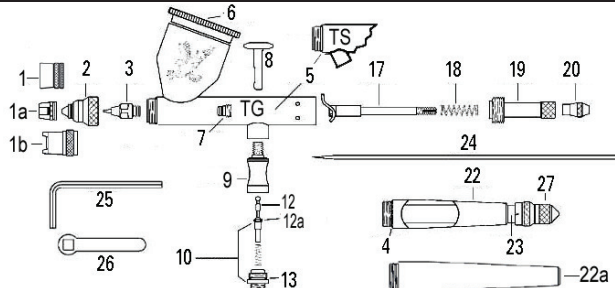

TG-4AS TG .25, .38, .66, 1.05mm

Order #	Description	Retail	Sale Price
TG-4AS	Talon TG 3AS contents +1.05mm conversion	~~239.00~~	143.40

TS#3L Talon Siphon Feed Airbrush

TS Double Action Airbrush only with .66mm Head. .

Order #	Description	Retail	Sale Price
TS#3L	Talon Siphon Feed .66mm	~~106.00~~	63.60

TS 1AS & TS 3AS Airbrush Sets

TS 1AS includes Talon TS#3 .66 mm, 6 foot airhose, 1/4-oz metal color cup, 1oz bottle with adapter, 1 oz bottle with storage cap, TAL-35 Allen Wrench, TAL-28 Wrench, The TS-3AS includes same as TG1AS plus .25 & .38 conversions & Fan Air Cap

Order #	Description	Retail	Sale Price
TS-1AS	Talon .66mm Airbrush Set	~~144.00~~	86.40

Order #	Description	Retail	Sale Price
TS-3AS	TS 1AS + .25 & .38mm conversions+ Fancap	~~185.00~~	111.00

TGX-2F Vision Airbrush Set in deluxe metal case

The Vision is the finest detail airbrush in the Paasche line, featuring a (.2 mm) head, a sloped trigger, a hand polished needle, atomization control, and a black chrome finish. The vision can use all of the same heads that the TG or TS airbrushes use, including the Fan Aircap.

Order #	Description	Retail	Sale Price
TGX-#0L	Vision .2mm airbrush only	~~225.00~~	135.00

Order #	Description	Retail	Sale Price
TGX-2F	Vision Airbrush Set	~~335.00~~	201.00

Vision Set includes: TGX-2F airbrush (.2mm), allen wrench, tip wrench, metal storage case, and .66 mm head (tip, needle, and aircap), plus the fan air cap.

Order #	Description	Sale Price
1	XI-41 Needle Cap	5.30
1b	TAF-3 Fan Aircap (use w/.66mm tip/needle) (optional TG, TGX & TS)	12.25
2	TA-1 Aircap .20mm & .25 mm (TGX / ot. TG)	6.65
	TA-2 Aircap .38 mm (TG / TGX & TS)	6.65
	TA-3 Aircap .66 mm (TS opt. TGX & TG)	6.65
	TA-4 Aircap 1.05mm	6.95
3	TT-0 Nozzle .2mm (TGX / opt. TG, TS)	11.85
	TT-1 Nozzle .25mm (opt. TG,TGX, TS)	7.45
	TT-2 Nozzle .38mm (TG opt. TGX & TS)	7.45
	TT-3 Nozzle .66mm (TS,opt. TGX & TG)	7.45
	TT-4 Nozzle 1.05mm	8.35
4	MIL-12 O-Ring for body or handle (6pack)	5.10
6	TG-4 Cup Cover	5.10
	TGX-104 Vision Cup Cover	5.95
7	TAL-8 Packing Assembly	5.95
8	TAL-37 Trigger Assembly	6.25
8	TGX-106 Trigger Assembly / sloped (TGX)	7.65
9	TAL-14 Valve Casing	6.25
10	TAL-32 Air Valve Assembly	6.95

12	TAL-36 Air piston	4.60
12a	TAL-26 Air piston O Ring	5.10
13	TAL-22 O Ring (pack of 6) (air valve)	5.10
17	TAL-18 Rocker Assembly	6.95
18	MIL-11 Needle Spring	2.80
19	TAL-17 Spring Housing	5.15
20	TAL-19 Needle Locknut	4.40
22	TAL-34 Handle & Stop TG	13.45
	TGX-105 Vision Handle & Stop	13.95
22a	TS-33 Handle, Aluminum TS	7.65
23	3A-4 Rubber "O" Ring (pack of 6)	5.10
24	TN-0 Needle .2 mm (TGX / opt. TG, TS)	8.35
	TN-1 Needle .25 mm (opt. TG, TGX, TS)	6.85
	TN-2 Needle .38 mm (TG / opt. TGX & TS)	6.85
	TN-3 Needle .66 mm (TS / opt. TGX & TG)	6.85
	TN-4 Needle 1.05mm	7.35
25	TAL-35 Allen Wrench for Talon	3.50
26	TAL-28 Wrench for Talon	3.50
27	TAL-33 Needle Stop (for TG handle)	6.85
Not Shown		
	TGX-107 Vision air control screw	6.75