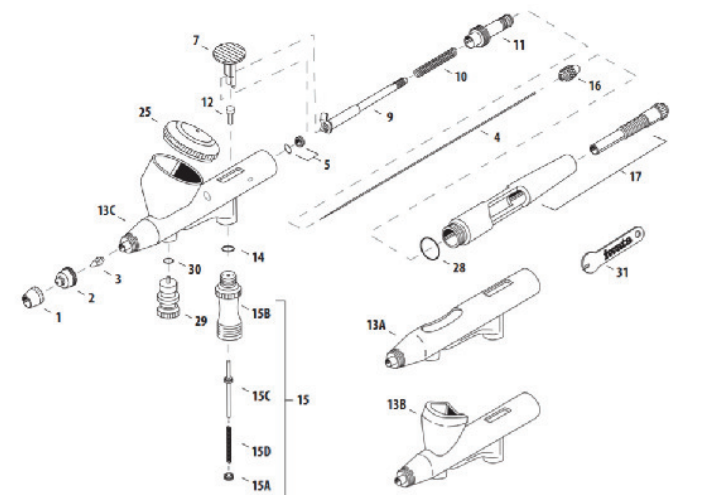

HP Hi-Line Series Parts

#	Order No.	Description	Retail	Sale Price
01	i1101	Needle Cap AH/BH 0.2mm	$11.75	$9.95
01	i1102	Needle Cap CH 0.3mm	$11.75	$9.95
01	i1050	Crown Cap optional	$24.00	$19.65
02	i1407	Nozzle Cap AH/BH 0.2mm	$24.00	$19.65
02	i1403	Nozzle Cap CH 0.3mm HP	$24.00	$19.65
03	i0807	Nozzle AH/BH 0.2mm	$49.00	$40.30
03	i0808	Nozzle CH 0.3mm	$49.00	$40.30
04	i0751	Needle AH/BH 0.2mm	$15.75	$12.95
04	i0753	Needle CH 0.3mm	$15.75	$12.95
05	i1257	Needle Packing Set AH/BH	$11.75	$9.95
05	i7251	Needle Packing Set CH	$11.75	$9.95
07	i1002	Main Lever AH/BH/CH	$24.00	$19.65
09	i1157	Needle Guide w/lever AH/BH	$15.75	$12.95
09	i7151	Needle Guide w/lever CH	$15.75	$12.99
10	i1352	Needle Spring AH/BH	$7.25	$5.99
10	i1351	Needle Spring CH	$7.25	$5.99
11	i7701	Spring Guide	$11.75	$9.95
12	i1751	Valve Piston	$7.25	$5.99
14	i1451	Valve Piston O-ring	$7.25	$5.99
15	i0301	Air Valve Set AH/BH	$49.00	$40.30
15	i0304	Air Valve Set CH	$49.00	$40.30
15A	i0251	Air Valve Guide	$7.25	$5.99
15B	i0201	Air Valve Body	$24.00	$19.65
15C	i0151	Air Valve AH/BH	$11.75	$9.95
15C	i0154	Air Valve CH	$11.75	$9.95
16	i1201	Needle Chucking Nut	$7.25	$5.99

#	Order No.	Description	Retail	Sale Price
17	i1556	Preset Handle	$49.00	$40.30
25	i6181	Lid for C+ Cup	$15.00	$12.99
28	i6051	O-Ring handle	$7.25	$5.99
29	i1901	Mac Valve Set AH/BH/CH	$24.00	$19.65
30	i1902	Mac Valve Packing AH/BH/CH	$7.25	$5.99
31	i1651	Nozzle Wrench	$7.25	$5.99