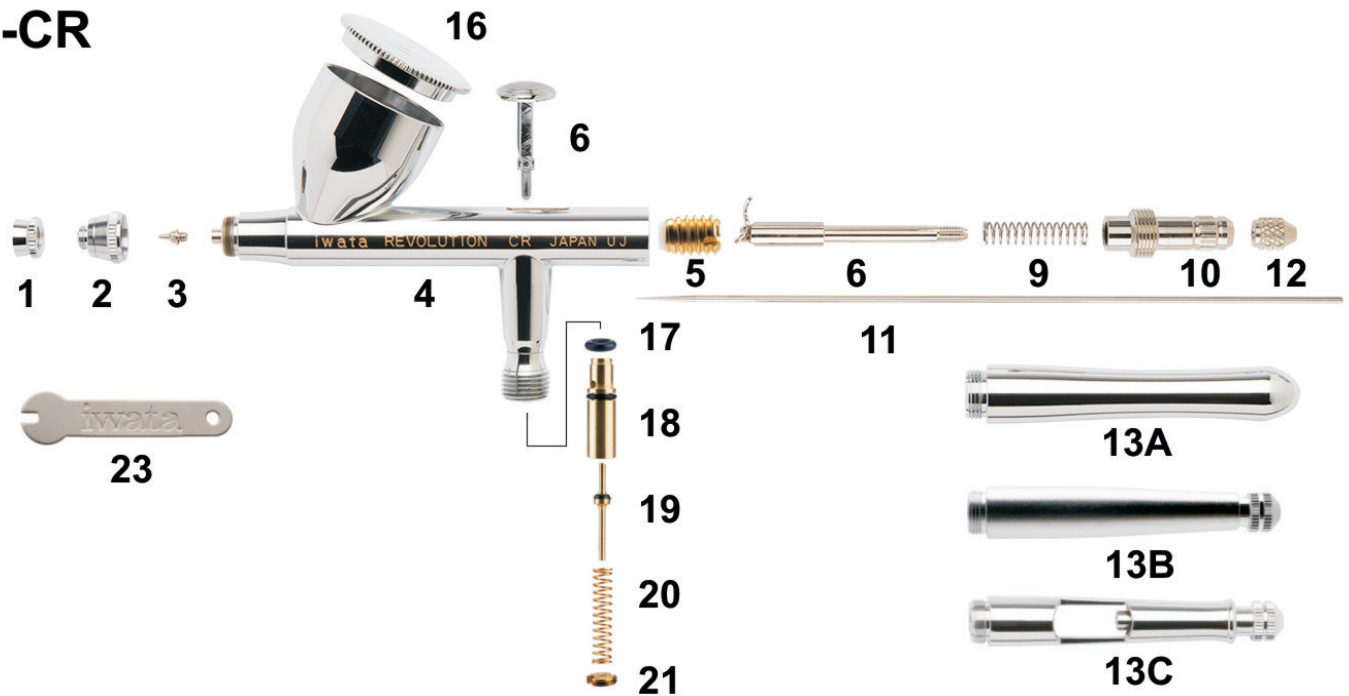

# **Revolution**

## EFFORTLESS COVERAGE™

IWATA REVOLUTION HP-CR • 0.5 mm  
Gravity Feed Dual Action Airbrush

### Illustrated Parts Listing

## HP-CR

No.	Part No.	Description
1	I 7011	Needle Cap 0.5MM (R5)
2	I 7021	Head Cap 0.5MM (R5)
3	I 7041	Nozzle 0.5mm (R5)
4	N/A	Body HP-CR
5	I 7251	Needle Packing Screw W/O-ring 0.5mm (R5)
6	I 6121	Main Lever (Trigger)
8	I 7151	Needle Chucking Guide W/aux. Lever
9	I 1351	Needle Spring
10	I 7701	Needle Spring Guide
11	I 6171	Needle 0.5mm (R5)
12	I 1202	Needle Chucking Nut