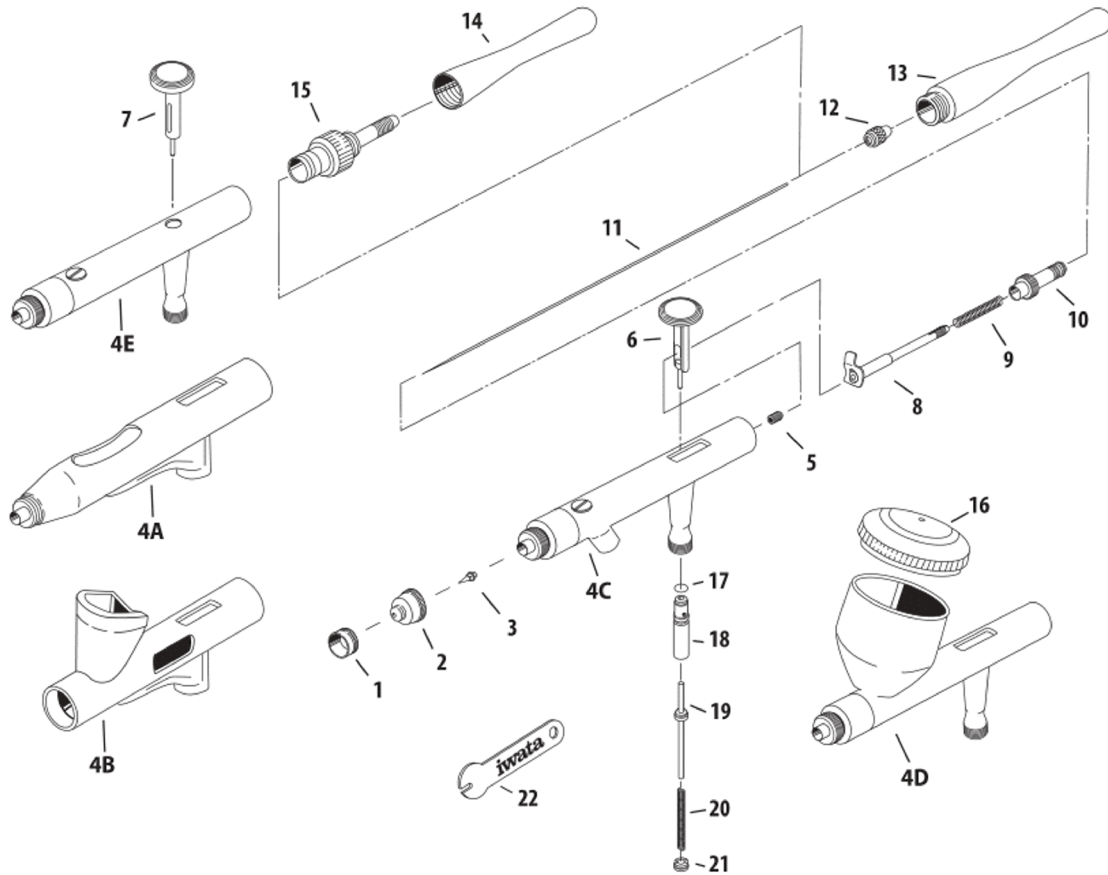

#	ITEM DESCRIPTION	PRICE CODE	ITEM #	HP-AR	HP-BR	HP-BCR	HP-CR	HP-CR3	HP-SAR
1	Needle Cap	R3 A	I7012	■	■	x	x	■	x
		R5 A	I7011	x	x	■	■	x	■
2	Nozzle Cap	R3 C	I7022	■	■	x	x	■	x
		R5 C	I7021	x	x	■	■	x	■
3	Nozzle	R3 E	I7042	■	■	x	x	■	x
		R5 E	I7041	x	x	■	■	x	■
4A	HP-AR Body*	-	-	■	x	x	x	x	x
4B	HP-BR Body*	-	-	x	■	x	x	x	x
4C	HP-BCR Body*	-	-	x	x	■	x	x	x
4D	HP-CR / HP-CR3 Body*	-	-	x	x	x	■	■	x
4E	HP-SAR Body*	-	-	x	x	x	x	x	■
5	Needle Packing Screw Set (PTFE)	R3 B	I1257	■	■	x	x	■	x
		R5 B	I7251	x	x	■	■	x	■
6	Main Lever	C	I6121	■	■	■	■	■	x
7	Main Lever	C	I6122	x	x	x	x	x	■
8	Needle Chucking Guide w/Aux Lever	C	I1157	■	■	x	x	■	x
		C	I7151			■	■	x	x

#	ITEM DESCRIPTION	PRICE CODE	ITEM #	HP-AR	HP-BR	HP-BCR	HP-CR	HP-CR3	HP-SAR
9	Needle Spring	A	I1351	■	■	■	■	■	x
10	Spring Guide	A	I7701	■	■	■	■	■	x
11	Needle	R5 B	I6171	x	x	■	■	x	■
		R3 B	I0751	■	■	x	x	■	x
13	Ergonomic Handle	D	I7191	■	■	■	■	■	x
	Preset Handle	D	I1552	OPT	OPT	OPT	OPT	OPT	x
	Preset Cutaway Handle	G	I1556	OPT	OPT	OPT	OPT	OPT	x
14	Ergonomic Handle		I7192	x	x	x	x	x	■
15	Fluid Adjustment Knob	D	I7221	x	x	x	x	x	■
16	Lid	C	I6181	x	x	x	■	■	x
17	Air Valve O-ring	B	I5801	■	■	■	■	■	■
18	Valve Guide Body	B	I6081	■	■	■	■	■	■
19	Air Valve	A	I6091	■	■	■	■	■	■
20	Air Valve Spring	A	I0351	■	■	■	■	■	■
21	Air Valve Guide Screw	B	I6111	■	■	■	■	■	■
22	Bottle 1 oz / 30 ml	-	A4701	x	x	■	x	x	■
23	Spanner	A	I1651	■	■	■	■	■	■

■ = yes X = no OPT = optional
*Replacement parts not available.

Available from: *Dixie Art Airbrush* • www.dixieart.com • 800.783-2612