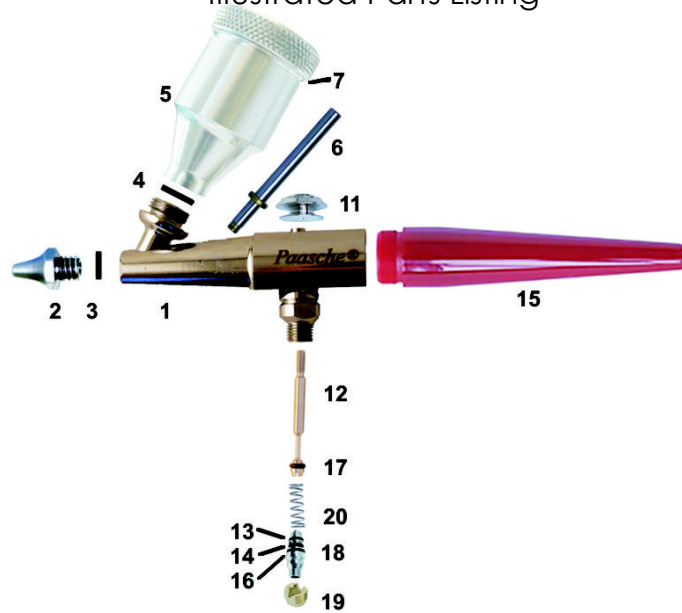

Paasche AEC Air Eraser

Illustrated Parts Listing

AEC

Item #	Part No.	Description
1	AE-66	Shell Assembly
2	AEC-34	Tip with Carbide Insert
3	AE-43	O-Ring
4	AE-6	O-Ring
5	AE-22	Cup Assembly
6	AE-20	Power Tue Assembly
7	AE-31	Gasket for Cover
11	H-155	Button
12	AE-64	Plunger
13	TAL-22	O-ring
14	AE-68	O-ring
15	H-143	Handle
16	AE-69	O-ring
17	A-53	O-ring Plunder
18	AE-63	Valve Casing
19	A-23R	Air Valve Nut
20	A-22	Valve Spring

Item #	Part No.	Description
		Optional
N/S	V-62	Wrench
N/S	2DS	Softseal Disposable Respirator
N/S	AEX-6	6oz (240 Grit) Aluminum Oxide
N/S	AEX-5-240	5 lbs (240 Grit) Aluminum Oxide
N/S	AEX-24	25 lbs (240 Grit) Aluminum Oxide
N/S	AEX-5-400	5 lbs (400 Grit) Aluminum Oxide
NOTE:		
	Fast Cut	Aluminum Oxide
	Medium Cut	Use Power Pumice
	Slow Cut	Standard Food Starch

NO.	PART NO.	DESCRIPTION	NO.	PART NO.	DESCRIPTION
1.	AE-66	Shell Assembly	12.	AE-64	Plunger
2.	AEC-34	Tip with Carbide Insert	13.	TAL-22	"O" Ring
3.	AE-43	"O" Ring	14.	AE-68	"O" Ring
4.	AE-6	"O" Ring	15.	H-143	Handle
5.	AE-38	Cup	16.	AE-69	"O" Ring
6.	AE-20	Powder Tube Assembly	17.	A-53	"O" Ring (sold per dozen)
7.	AE-31	Gasket	18.	AE-63	Valve Casing
8.	AE-27	Cover	19.	A-23R	Air Valve Nut
11.	H-155	Button	20.	A-22	Valve Spring