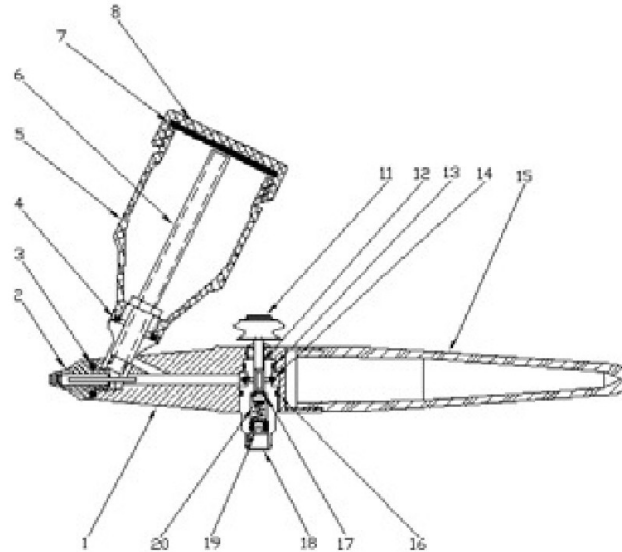

Paasche AEC Air Eraser

Illustrated Parts Listing

AEC

Item #	Part No.	Description
1	AE-66	Shell Assembly
2	AEC-34	Tip with Carbide Insert
3	AE-43	O-Ring
4	AE-6	O-Ring
5	AE-22	Cup Assembly
6	AE-20	Power Tue Assembly
7	AE-31	Gasket for Cover
11	H-155	Button
12	AE-64	Plunger
13	TAL-22	O-ring
14	AE-68	O-ring
15	H-143	Handle
16	AE-69	O-ring
17	A-53	O-ring Plunder
18	AE-63	Valve Casing
19	A-23R	Air Valve Nut
20	A-22	Valve Spring

Item #	Part No.	Description
		Optional
N/S	V-62	Wrench
N/S	2DS	Softseal Disposable Respirator
N/S	AEX-6	6oz (240 Grit) Aluminum Oxide
N/S	AEX-5-240	5 lbs (240 Grit) Aluminum Oxide
N/S	AEX-24	25 lbs (240 Grit) Aluminum Oxide
N/S	AEX-5-400	5 lbs (400 Grit) Aluminum Oxide
NOTE:		
	Fast Cut	Aluminum Oxide
	Medium Cut	Use Power Pumice
	Slow Cut	Standard Food Starch

NO.	PART NO.	DESCRIPTION	NO.	PART NO.	DESCRIPTION
1.	AE-66	Shell Assembly	12.	AE-64	Plunger
2.	AEC-34	Tip with Carbide Insert	13.	TAL-22	"O" Ring
3.	AE-43	"O" Ring	14.	AE-68	"O" Ring
4.	AE-6	"O" Ring	15.	H-143	Handle
5.	AE-38	Cup	16.	AE-69	"O" Ring
6.	AE-20	Powder Tube Assembly	17.	A-53	"O" Ring (sold per dozen)
7.	AE-31	Gasket	18.	AE-63	Valve Casing
8.	AE-27	Cover	19.	A-23R	Air Valve Nut
11.	H-155	Button	20.	A-22	Valve Spring